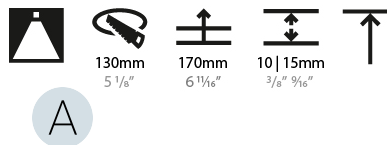

Series: Bioniq
Subseries: Bioniq Round Deep
Brand: Prolight
Division: Architectural
Mounting Type: Recessed
Mounting Location: Ceiling
Subcategory: Downlight

PHYSICAL

Shape: Round
Diameter (mm): 139
Diameter (in): 5 1/2
Height (mm): 151
Height (in): 5 15/16
Ceiling Thickness (mm): 10 / 12.5 / 15
Ceiling Thickness (in): 3/8 or 1/2 or 9/16
Min. Recessing Depth (mm): 170
Min. Recessing Depth (in): 6 11/16
Light Distribution: Downlight
Weight (kg): 0.951
Weight (lbs): 2.1
Fixture Finish: SSR / BKV / CWI / CRY / HAB / LAG / UFT / ITA / RUA / RUR / MIC / FTG / MYG / TWT / LOD / PUS / FRO / FUP / KIA / POP / BLS / SPG / MEY / GOH / GUM / CHC / COM / ABZ / JAG / OBR / MOS / ROR
Fixture Material: Aluminum Die Cast
Cut-out Measurements: 130mm / 5 1/8"

ELECTRICAL

Lamp Type: LED (Zhaga Standard)
Input Wattage (W): 28.6
Total Output Wattage (W): 26.4
Dimming: Tri-Mode (Non-Dimming and Phase Dimming (120Vac only) and 0-10V Dimming)
Driver Included: No
Driver Location: Recessed Housing
Driver Type: Constant Current - Universal
Driver Class: Class 2
Input Voltage (V): 120 - 277
Constant Current (MA): 700

LED

Number of LEDs: 1
Color Temperature (°K): 2700 / 3000 / 3500 / 4000
Max. Delivered Lumen (lm): 1890 / 1940 / 2038 / 2080
Nominal Lumen (lm): 3210 / 3290 / 3459 / 3530
CRI: >90 CRI
Efficiency (%): 0.631
Lamp Life (hrs): 50000

OPTICAL

Reflector: 20 / 25 / 40

RATINGS AND CERTIFICATIONS

Certified By: Certified for North American Standards
IP rating: IP54