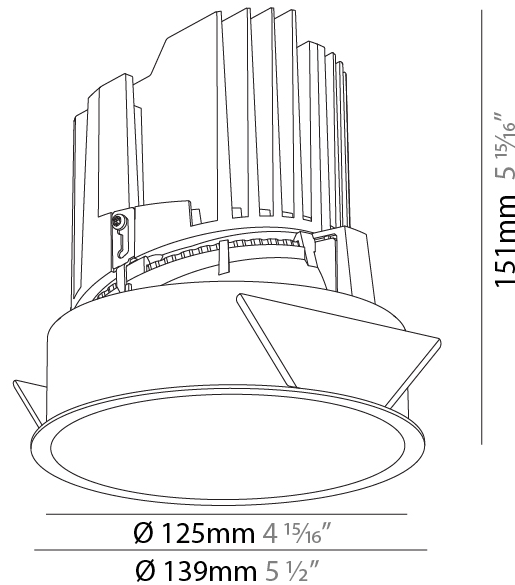

Series: Bioniq
Subseries: Bioniq Round Deep
Brand: Prolight
Division: Architectural
Mounting Type: Recessed
Mounting Location: Ceiling
Subcategory: Downlight

PHYSICAL

Shape: Round
Diameter (mm): 139
Diameter (in): 5 1/2
Height (mm): 151
Height (in): 5 15/16
Ceiling Thickness (mm): 10 / 12.5 / 15
Ceiling Thickness (in): 3/8 or 1/2 or 9/16
Min. Recessing Depth (mm): 170
Min. Recessing Depth (in): 6 11/16
Light Distribution: Downlight
Weight (kg): 0.951
Weight (lbs): 2.1
Fixture Finish: SSR / BKV / CWI / CRY / HAB / LAG / UFT / ITA / RUA / RUR / MIC / FTG / MYG / TWT / LOD / PUS / FRO / FUP / KIA / POP / BLS / SPG / MEY / GOH / GUM / CHC / COM / ABZ / JAG / OBR / MOS / ROR
Fixture Material: Aluminum Die Cast
Cut-out Measurements: 130mm / 5 1/8"

ELECTRICAL

Lamp Type: LED (Zhaga Standard)
Input Wattage (W): 28.6
Total Output Wattage (W): 26.4
Dimming: Tri-Mode (Non-Dimming and Phase Dimming (120Vac only) and 0-10V Dimming)
Driver Included: No
Driver Location: Recessed Housing
Driver Type: Constant Current - Universal
Driver Class: Class 2
Input Voltage (V): 120 - 277
Constant Current (MA): 700

LED

Number of LEDs: 1
Color Temperature (°K): 2700 / 3000 / 3500 / 4000
Max. Delivered Lumen (lm): 1890 / 1940 / 2038 / 2080
Nominal Lumen (lm): 3210 / 3290 / 3459 / 3530
CRI: >90 CRI
Efficiency (%): 0.631
Lamp Life (hrs): 50000

OPTICAL

Reflector: 20 / 25 / 40

RATINGS AND CERTIFICATIONS

Certified By: Certified for North American Standards
IP rating: IP54